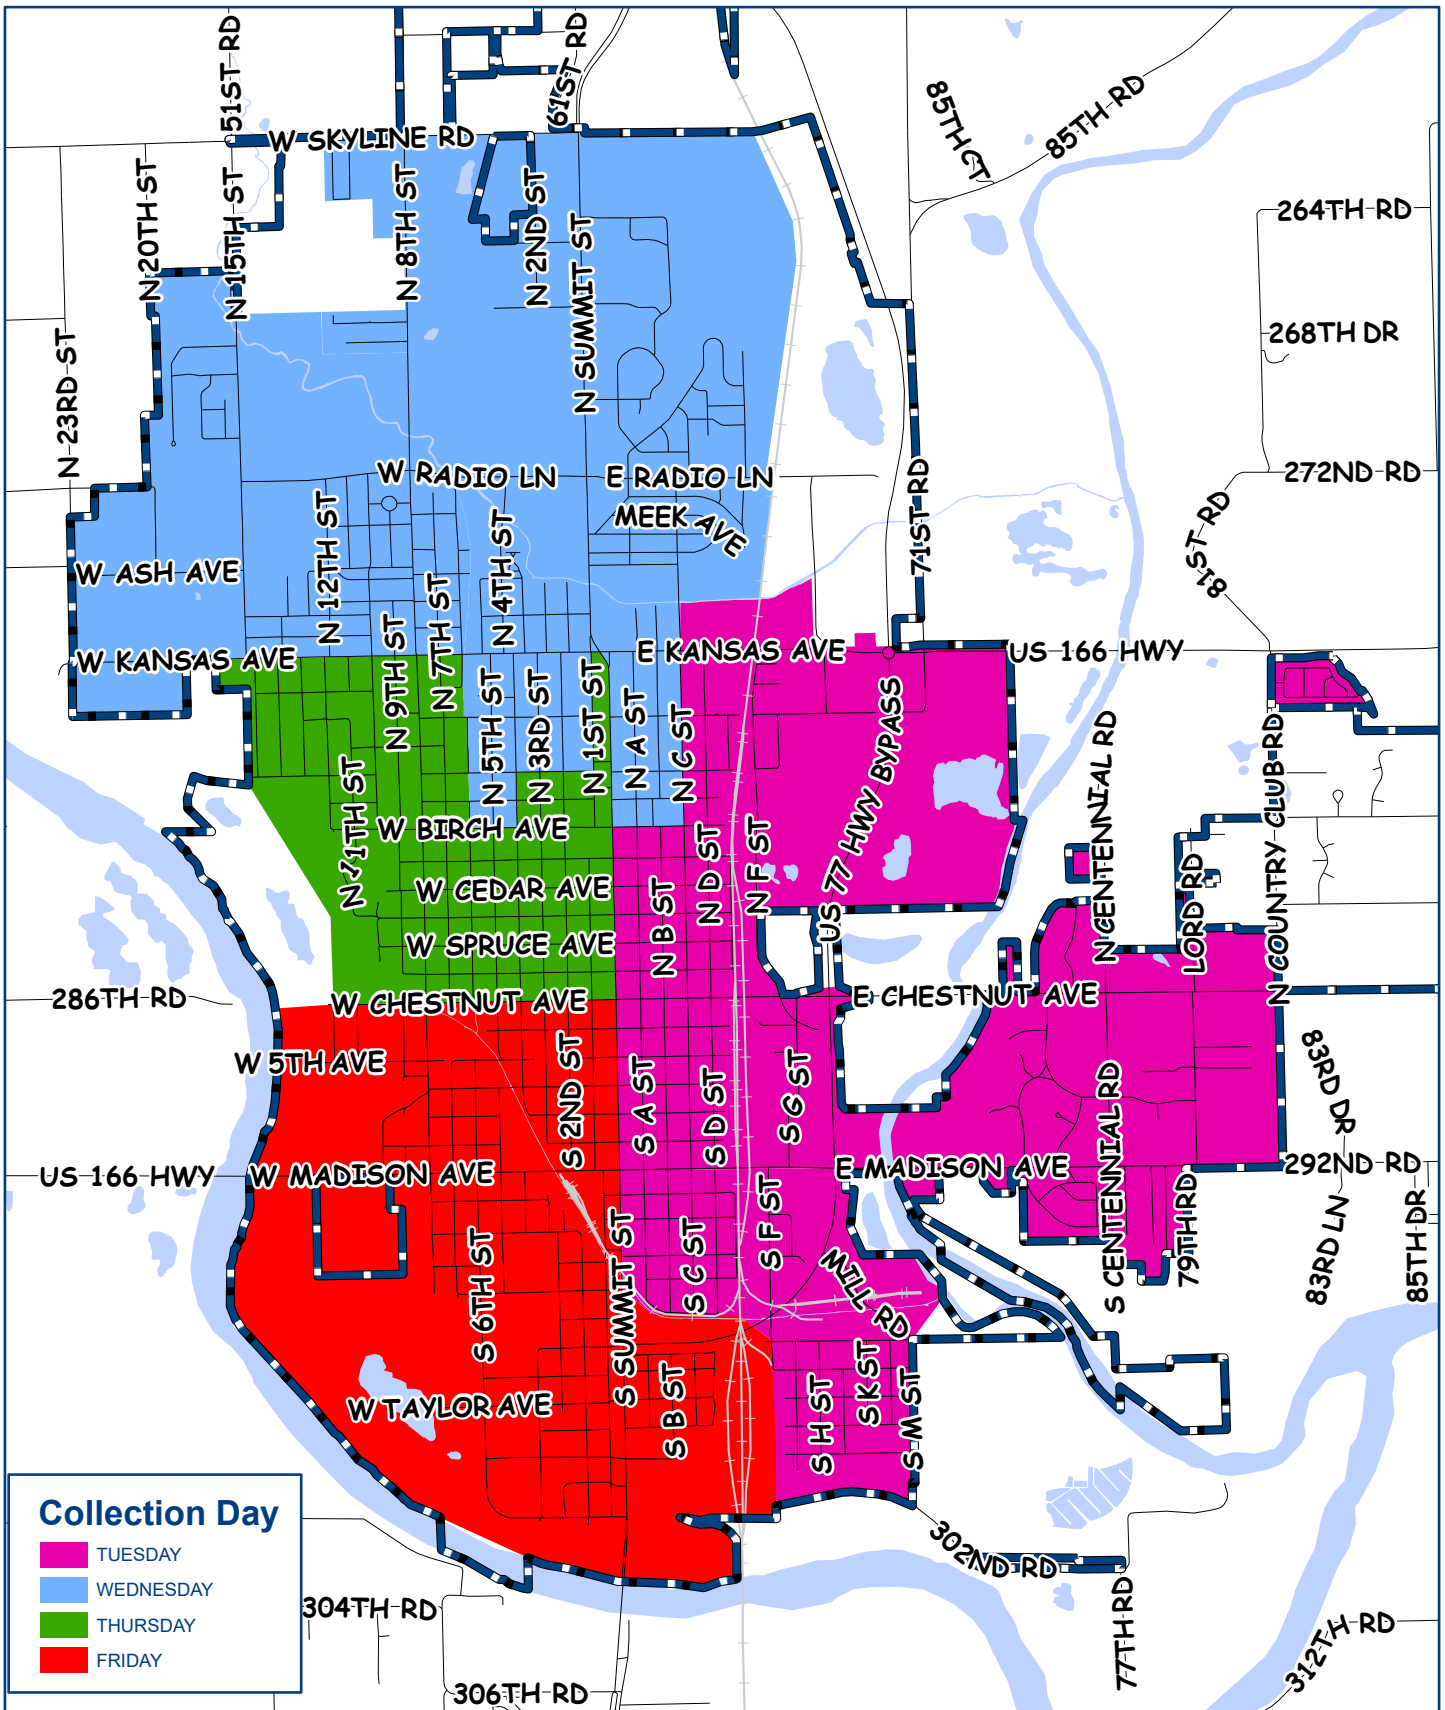

# Week of Presidents' Day Sanitation Pickup

Produced by the City of Arkansas City GIS using the best available data to date. The City makes no warranty or representation, expressed or implied, with respect to the data displayed. January 19, 2024